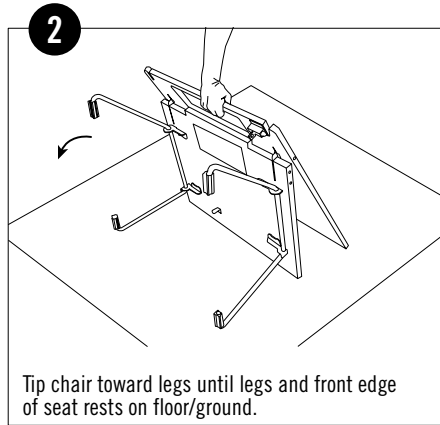

angel**boo** Lounge Chair in a box. Slide it out and "Flip, Click & Sit in Seconds."

Flip, Click, & Sit in Seconds™

Scan icon on your phone for video guide to folding and unfolding your AngelBoo furniture.

Folds flat to 2.5".

The back and the seat flex as you sit into them.

For video view of folding/unfolding please see website at bottom of home page www.angelboo.com or youtube at <https://www.youtube.com/watch?v=ErDFnGbeKJQ>