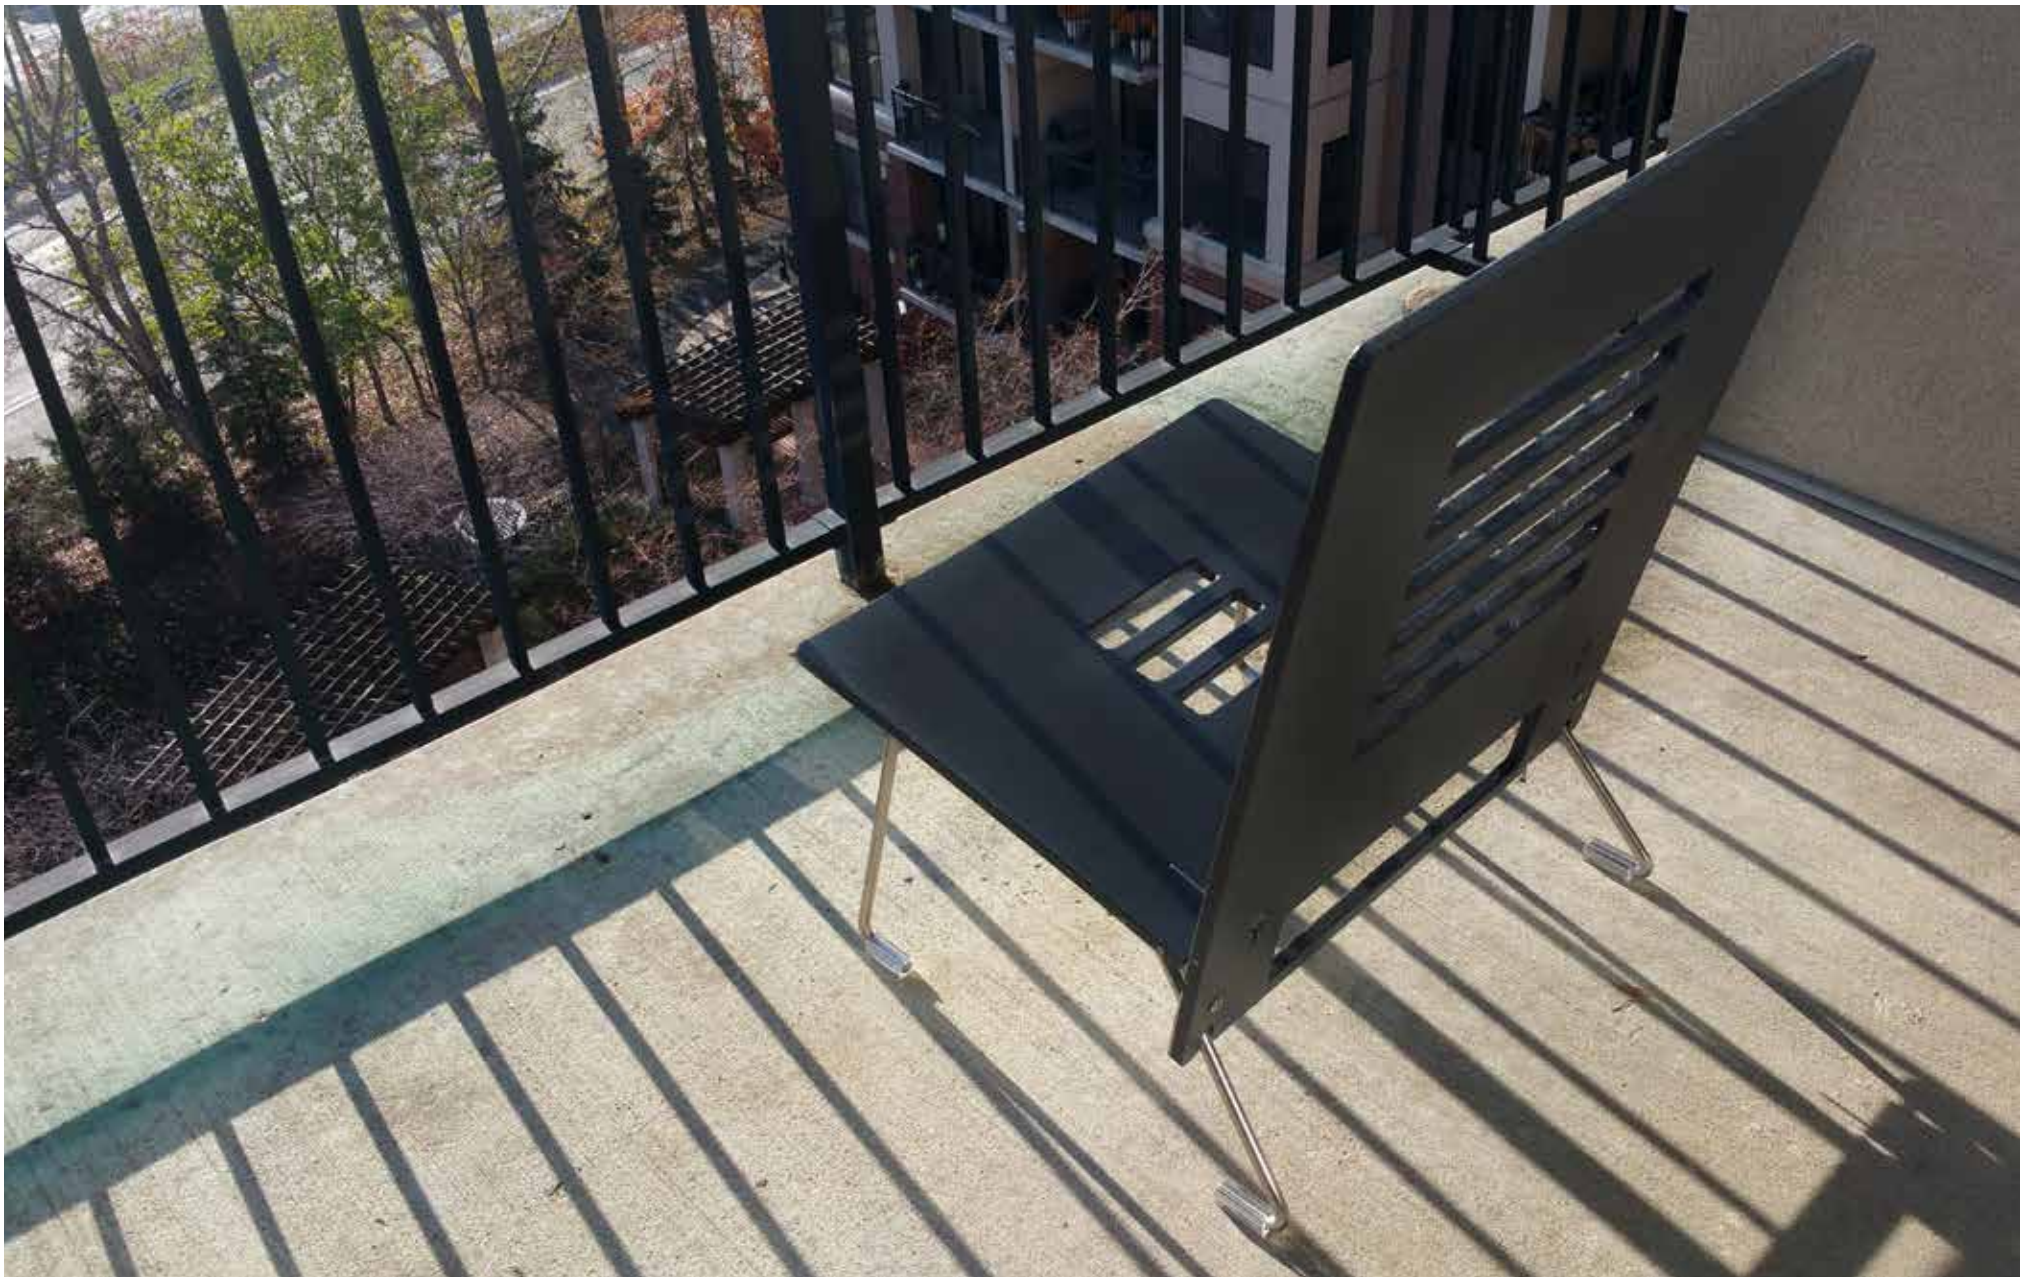

angelboo Slat Back Black lounge chair on the balcony.