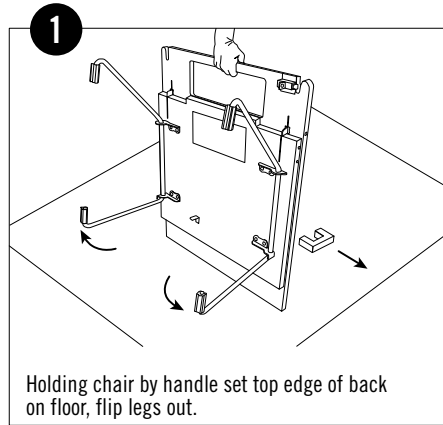

angel**boo** Lounge Chair in a box. Slide it out and "Flip, Click & Sit in Seconds."

Flip, Click, & Sit in Seconds™

Scan icon on your phone for video guide to folding and unfolding your AngelBoo furniture.

Folds flat to 2.5".

The back and the seat flex as you sit into them.

For video view of folding/unfolding please see website at bottom of home page www.angelboo.com or youtube at <https://www.youtube.com/watch?v=ErDFnGbeKJQ>