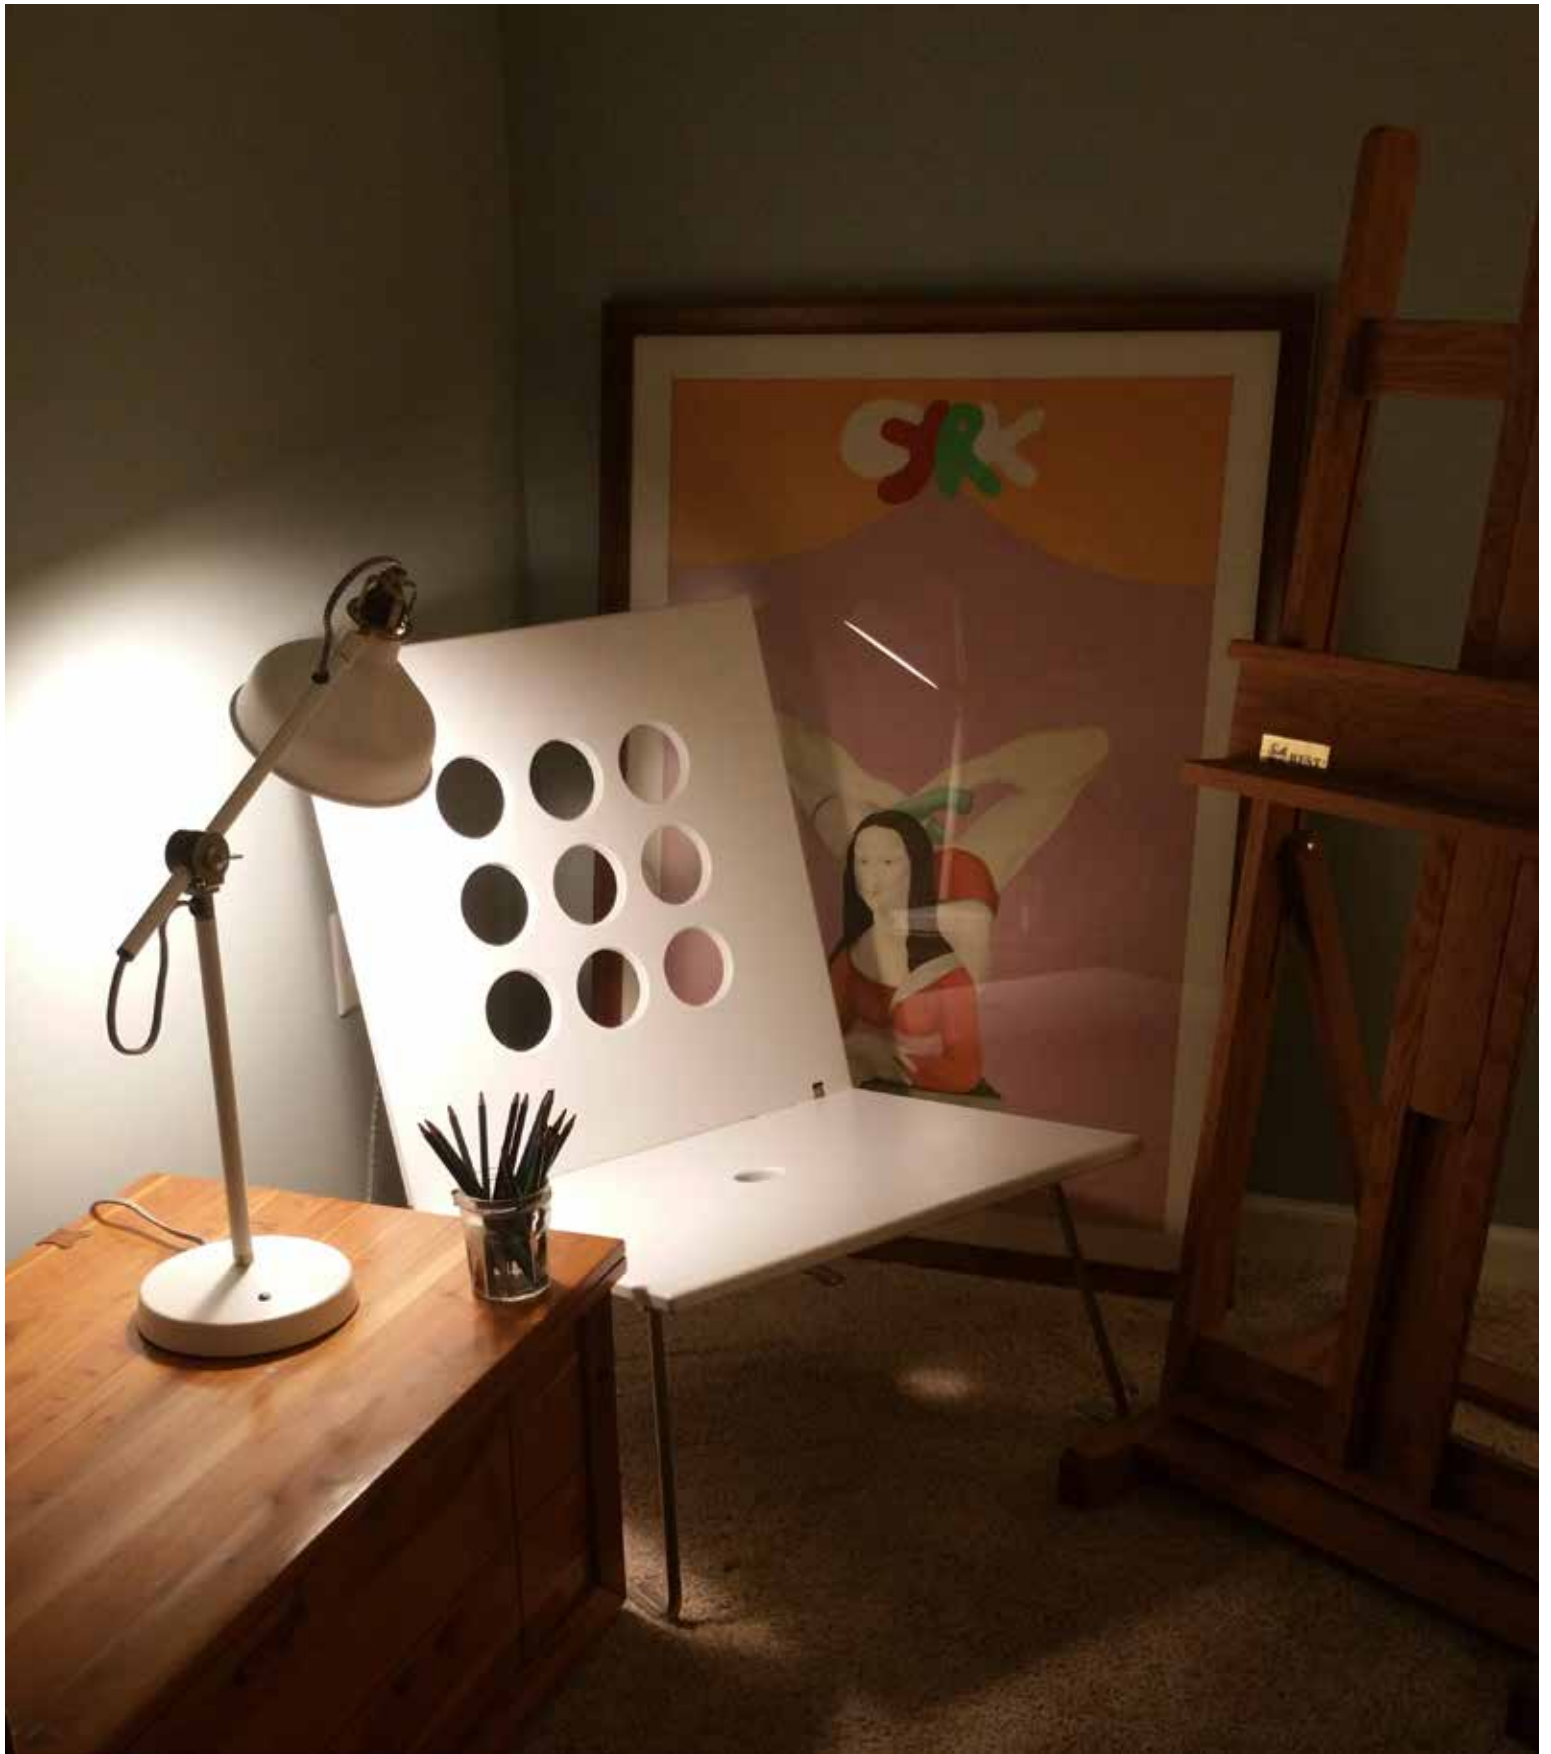

angel**boo** Lounge Chair in a box. Slide it out and "Flip, Click & Sit in Seconds."

Flip, Click, & Sit in Seconds™

Scan icon on your phone for video guide to folding and unfolding your AngelBoo furniture.

Folds flat to 2.5".

The back and the seat flex as you sit into them.

For video view of folding/unfolding please see website at bottom of home page www.angelboo.com or youtube at <https://www.youtube.com/watch?v=ErDFnGbeKJQ>

angelboo currently comes in 3 colors and 12 patterns. Custom colors, patterns and shapes also available (in quantity) to make angelboo your very own!

angel**boo** Oval and Weave Patterns poolside.

angelboo Bubble Back lounge chair doggin' it on the dock!

angelboo Slat Back Black lounge chair "all decked out" for a day on the deck.

angelboo™
flip. click, & sit in seconds

www.angelboo.com • support@angelboo.com • 612.200.0084
Photos available for download at www.angelboo.com/downloads