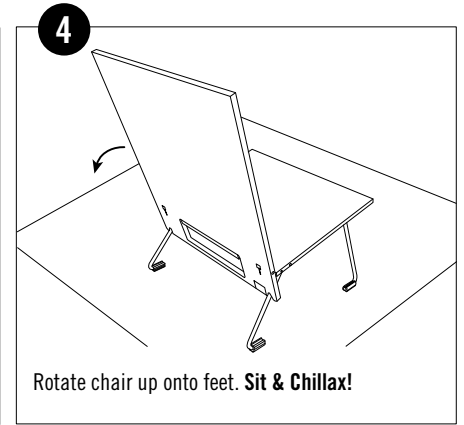

angel**boo** Lounge Chair in a box. Slide it out and "Flip, Click & Sit in Seconds."

Flip, Click, & Sit in Seconds™

Scan icon on your phone for video guide to folding and unfolding your AngelBoo furniture.

Folds flat to 2.5".

The back and the seat flex as you sit into them.

For video view of folding/unfolding please see website at bottom of home page www.angelboo.com or youtube at <https://www.youtube.com/watch?v=ErDFnGbeKJQ>