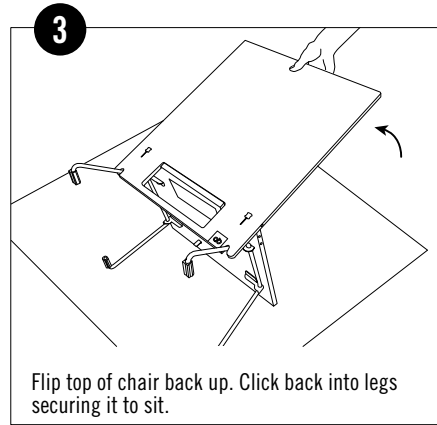

angel**boo** Lounge Chair in a box. Slide it out and "Flip, Click & Sit in Seconds."

Flip, Click, & Sit in Seconds™

Scan icon on your phone for video guide to folding and unfolding your AngelBoo furniture.

Folds flat to 2.5".

The back and the seat flex as you sit into them.

For video view of folding/unfolding please see website at bottom of home page www.angelboo.com or youtube at <https://www.youtube.com/watch?v=ErDFnGbeKJQ>